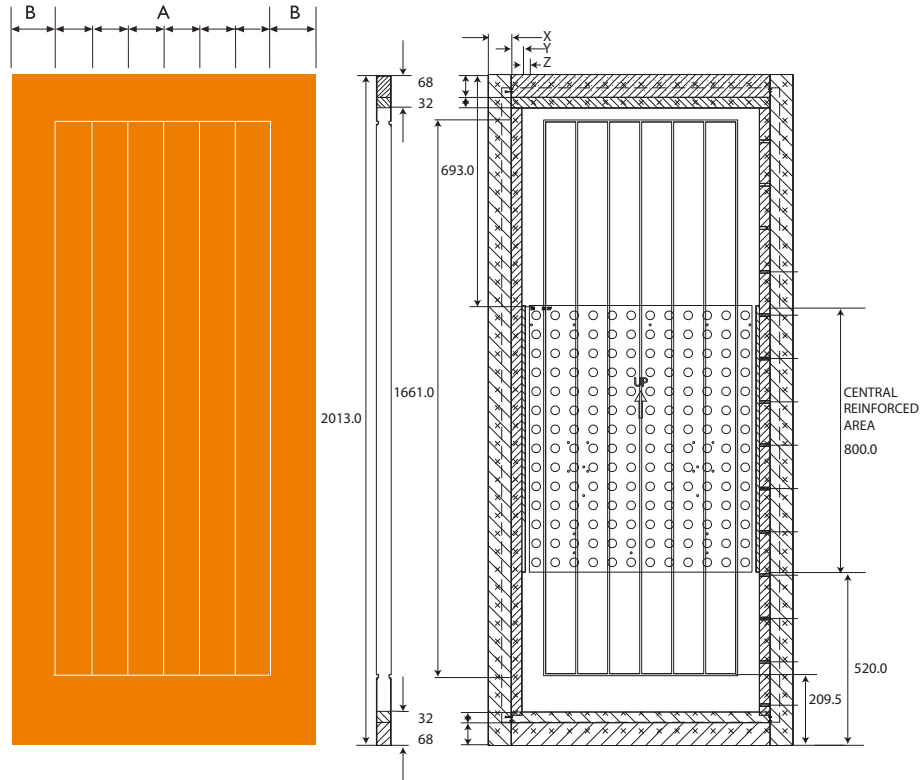

FD30 Retail Cottage

RR01-FD30 Retail
Cottage

RR04-FD30
Rustic Renown Top

RR05-FD30 Rustic Renown Twin Vert

RR06-FD30 Rustic
Renown Low

Manufactured from Thermoset GRP (Glass Reinforced Polyester), the doors are compression moulded to give a high-definition panel design with the character of timber. The stiles and rails are hardwood lamels of mixed species which are bonded to the skin and filled with a fire-retardant phenolic foam.

**DISTINCTION
STANDARD
COLOURS:**

**DISTINCTION
BESPOKE
COLOURS:**

DOOR SPECIFICATIONS:

Structural Dimensions						Trimmability			
Blank Size	A	B	X	Y	Z	Top	Sides (each)	Bottom	
762 x 2013mm	96mm	93mm	48mm	32mm	10mm	40mm	20mm	70mm	
838 x 2013mm	96mm	131mm	68mm	32mm	10mm	40mm	40mm	70mm	
914 x 2013mm	96mm	169mm	68mm	32mm	10mm	40mm	40mm	70mm	

TYPICAL CASSETTE CONFIGURATIONS: