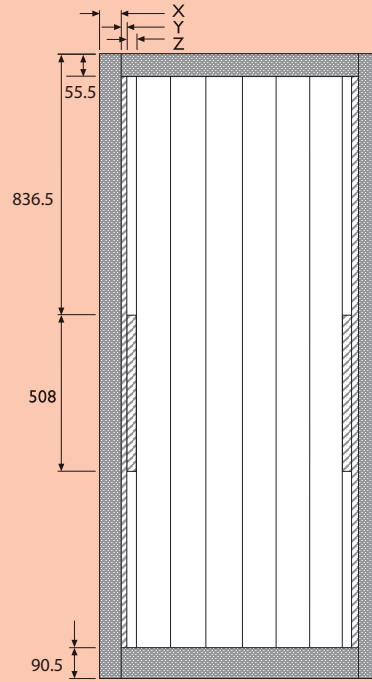

Black

Gold Oak

Rosewood

Distinction
bespoke colours
available
Extended
Leadtime

Water Resistant Composites Reinforcement Wood

Blank Size	Structural Dimensions					Trimability		
	A	B	X	Y	Z	Top	Sides (each)	Bottom
610 x 2013mm	82mm	100mm	55mm	35mm	25mm	40mm	40mm	70mm
690 x 2013mm	82.5mm	97.5mm	55mm	35mm	25mm	40mm	40mm	70mm
762 x 2013mm	94mm	99mm	55mm	35mm	25mm	40mm	40mm	70mm
838 x 2013mm	103mm	110mm	55mm	35mm	25mm	40mm	40mm	70mm
914 x 2013mm	113mm	118mm	55mm	35mm	25mm	40mm	40mm	70mm

For Maximum/Minimum blank sizes see parameters data sheet.

6 vertical grooves upon 610x 2013mm door blank/ 7 vertical grooves upon others.

Cassette Configurations

The cottage door is a 'blank canvas' for any of our 13 cassette styles.