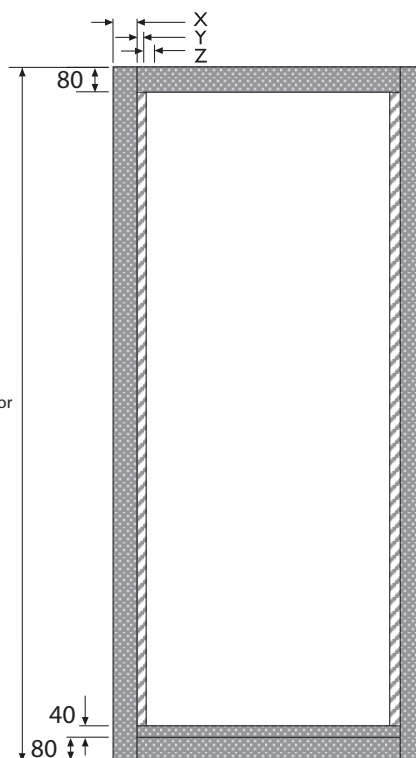

70mm Flush

ESP01-70 Flush 70

ESC22-70 Flush
Top 70

ESC19-70 Flush Mid 70

ESC07-70 Flush 70

ESC09-70 Flush 70

ESC12-70 Flush 70

Manufactured from Thermoset GRP (Glass Reinforced Polyester), the doors are compression moulded to give a high-definition panel design with the character of timber. The stiles and rails are composed of water-resistant polymer which is bonded to the skin and filled with an insulating core of 100% CFC-free polyurethane.

**DISTINCTION
STANDARD
COLOURS:**

DOOR SPECIFICATIONS:

2100 or
2036

Water Resistant Composites Reinforcement Wood

Structural Dimensions Trimmability

Blank Size	X	Y	Top	Sides (each)	Bottom
838 x 2036mm	77.6mm	50mm	40mm	40mm	70mm
914 x 2036mm	77.6mm	50mm	40mm	40mm	70mm

Note: also available in 2100mm height as factory order (min 16 door blanks) with the same trimmability as tabled above.

**DISTINCTION
BESPOKE
COLOURS:**

**TYPICAL CASSETTE
CONFIGURATIONS:**

6S

ESC22-70

L/R Available