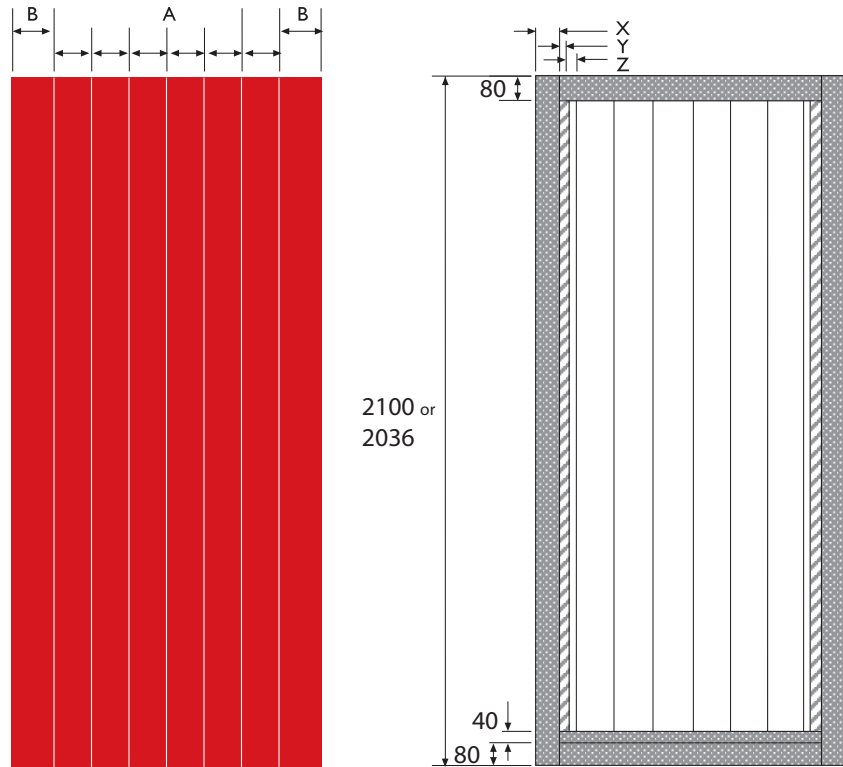

# 70mm Cottage

**RE01-70** Cottage 70

**RE04-70** Renown  
Top 70

**REC15-C** Renown Mid 70

**REC06-70** Renown  
Vert 70

**REC14-70** Renown  
Long 70

**RE08-70** Renown  
Half 70

Manufactured from Thermoset GRP (Glass Reinforced Polyester), the doors are compression moulded to give a high-definition panel design with the character of timber. The stiles and rails are composed of water-resistant polymer which is bonded to the skin and filled with an insulating core of 100% CFC-free polyurethane.

**DISTINCTION  
STANDARD  
COLOURS:**

**DOOR SPECIFICATIONS:**

Water Resistant Composites    Reinforcement Wood

Structural Dimensions					Trimmability		
Blank Size	A	B	X	Y	Top	Sides (each)	Bottom
838 x 2036mm	103.5mm	108.5mm	77.6mm	50mm	40mm	40mm	70mm
914 x 2036mm	113mm	118mm	77.6mm	50mm	40mm	40mm	70mm

Note: also available in 2100mm height as factory order (min 16 door blanks) with the same trimmability as tabled above.

**DISTINCTION  
BESPOKE  
COLOURS:**

**TYPICAL CASSETTE  
CONFIGURATIONS:**

RE04-70    REC15-70    RE06-70    REC14-70    RE08-70    REC07-70    REC09-70