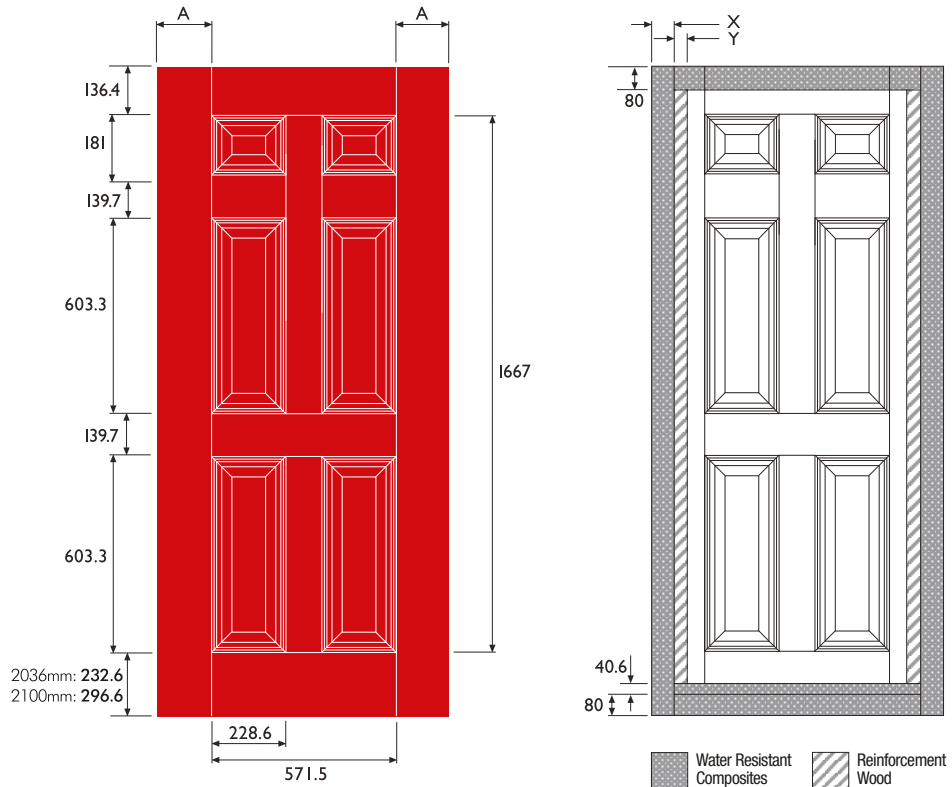

# 70mm 6 Panel

**EL01** Elegance 70

**ES02** Esteem 70

**CL02** Classical 70

**CL01** Classical 70

**CL03** Classical  
Half Glazed 70

Manufactured from Thermoset GRP (Glass Reinforced Polyester), the doors are compression moulded to give a high-definition panel design with the character of timber. The stiles and rails are composed of water-resistant polymer which is bonded to the skin and filled with an insulating core of 100% CFC-free polyurethane.

**DISTINCTION  
STANDARD  
COLOURS:**

**DOOR SPECIFICATIONS:**

Structural Dimensions				Trimmability		
Blank Size	A	X	Y	Top	Sides (each)	Bottom
762 x 2036mm	95.25mm	57.5mm	35mm	40mm	20mm	70mm
838 x 2036mm	133.25mm	80.2mm	50mm	40mm	40mm	70mm
914 x 2036mm	171.25mm	80.2mm	50mm	40mm	40mm	70mm

Note: also available in 2100mm height as factory order (min 16 door blanks) with the same trimmability as tabled above.

**DISTINCTION  
BESPOKE  
COLOURS:**

**TYPICAL CASSETTE  
CONFIGURATIONS:**