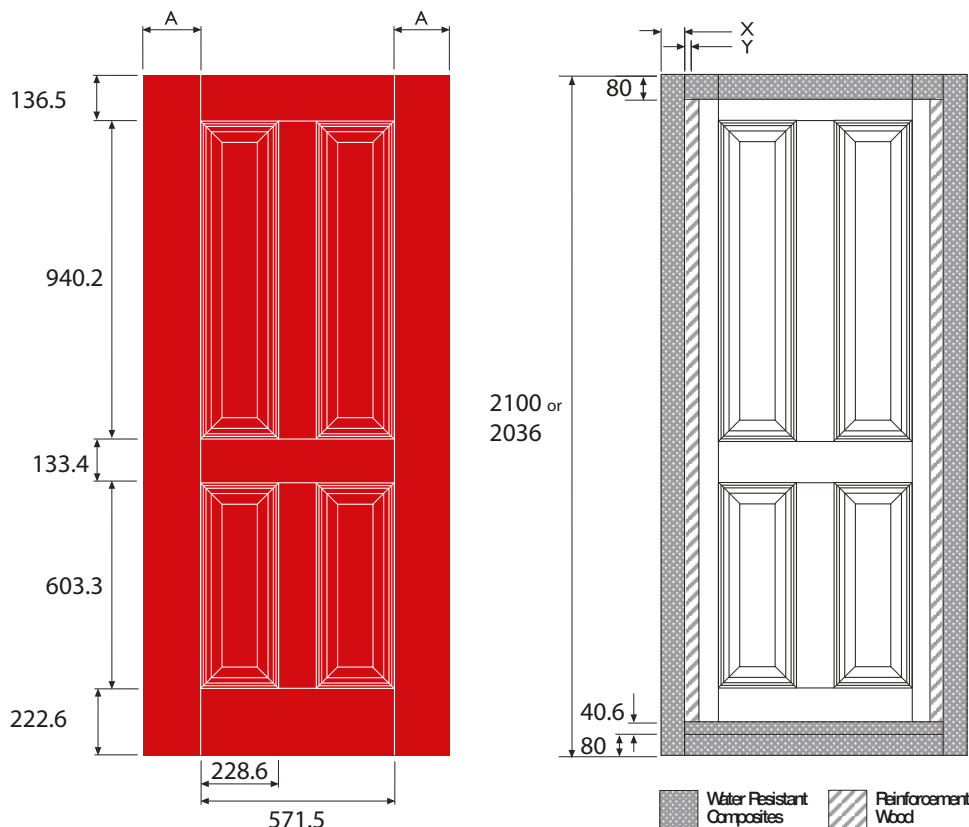

# 70mm 4 Panel (New England)

**ES01-70** 4 Panel New  
England 70

**ES02-70** Esteem 70

**EL01-70** Elegance 70

Manufactured from Thermoset GRP (Glass Reinforced Polyester), the doors are compression moulded to give a high-definition panel design with the character of timber. The stiles and rails are composed of water-resistant polymer which is bonded to the skin and filled with an insulating core of 100% CFC-free polyurethane.

**DISTINCTION  
STANDARD  
COLOURS:**

**DOOR SPECIFICATIONS:**

Structural Dimensions				Trimmability		
Blank Size	A	X	Y	Top	Sides (each)	Bottom
762 x 2036mm	95.3mm	57.5mm	35mm	40mm	20mm	70mm
838 x 2036mm	133.25mm	77.5mm	35mm	40mm	40mm	70mm
914 x 2036mm	171.5mm	80.2mm	35mm	40mm	40mm	70mm

Note: also available in 2100mm height as factory order (min 16 door blanks) with the same trimmability as tabled above.

**DISTINCTION  
BESPOKE  
COLOURS:**

**TYPICAL CASSETTE  
CONFIGURATIONS:**