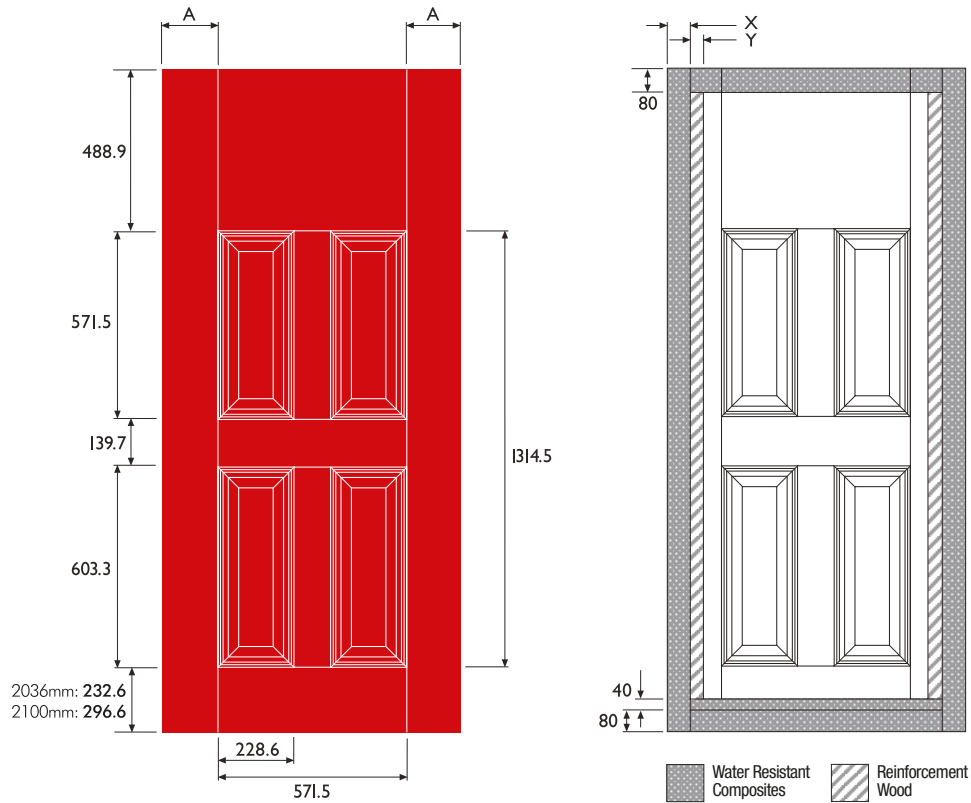

70mm 4 Panel (Blank Top)

EC02 Eclat Arch 70

EC01 Eclat 70

EL01 Elegance 70

EC05 Eclat
Craftsman 70

EL02 Elegance
Arch 70

Manufactured from Thermoset GRP (Glass Reinforced Polyester), the doors are compression moulded to give a high-definition panel design with the character of timber. The stiles and rails are composed of water-resistant polymer which is bonded to the skin and filled with an insulating core of 100% CFC-free polyurethane.

**DISTINCTION
STANDARD
COLOURS:**

DOOR SPECIFICATIONS:

Structural Dimensions				Trimmability		
Blank Size	A	X	Y	Top	Sides (each)	Bottom
762 x 2036mm	95.25mm	57.5mm	35mm	40mm	20mm	70mm
838 x 2036mm	133.25mm	77.5mm	50mm	40mm	40mm	70mm
914 x 2036mm	171.25mm	77.5mm	50mm	40mm	40mm	70mm

Note: also available in 2100mm height as factory order (min 16 door blanks) with the same trimmability as tabled above.

**DISTINCTION
BESPOKE
COLOURS:**

**TYPICAL CASSETTE
CONFIGURATIONS:**